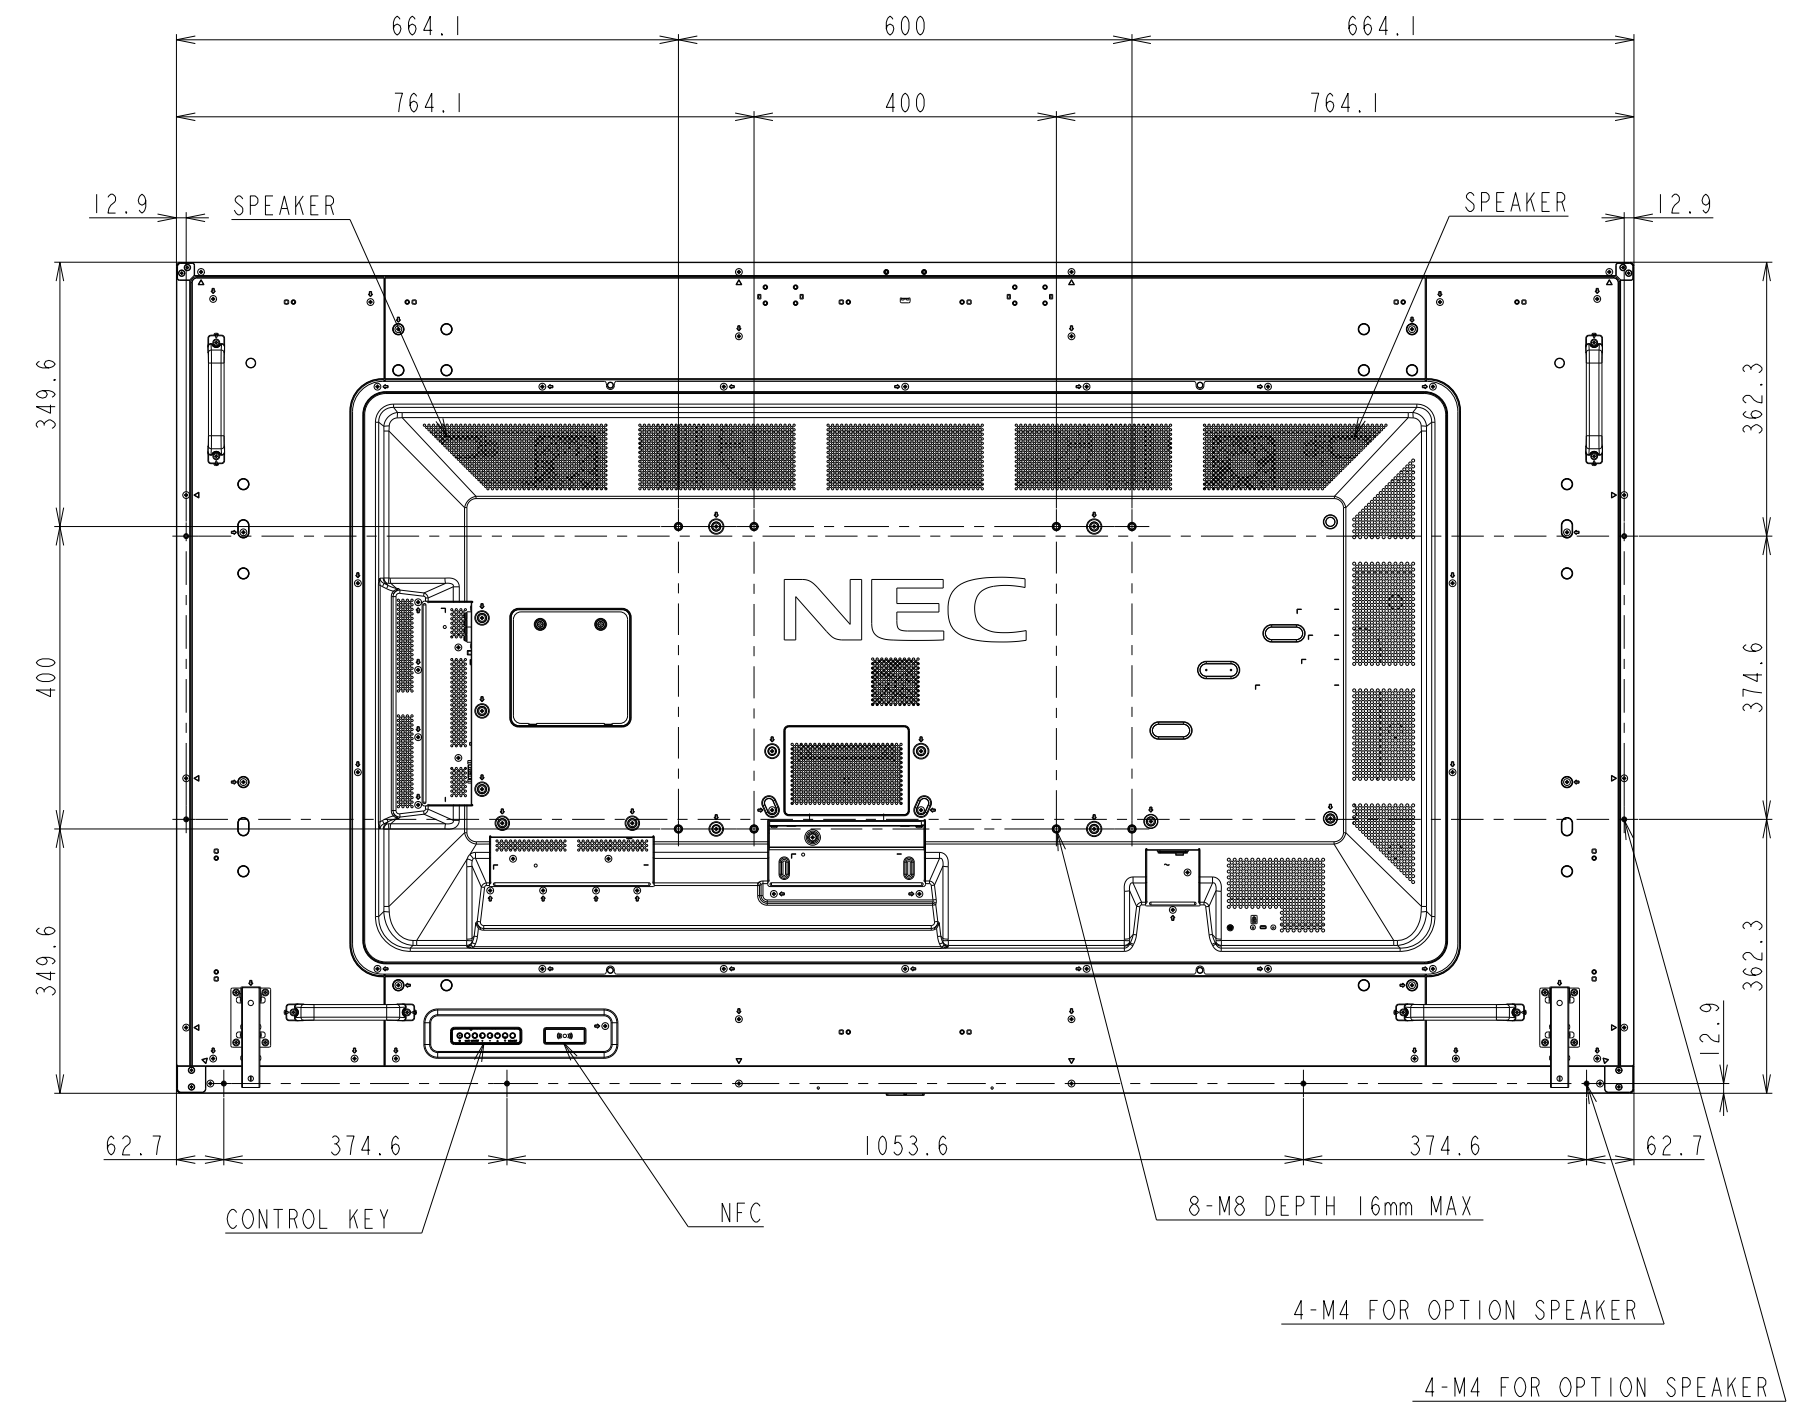

V864Q OUTLINE

SECTION A-A
SCALE 1/1

DETAIL A
SCALE 1/2

UNIT	mm
MODEL	V864Q
SCALE	1/10
NEC Display Solutions 2018/04/16	