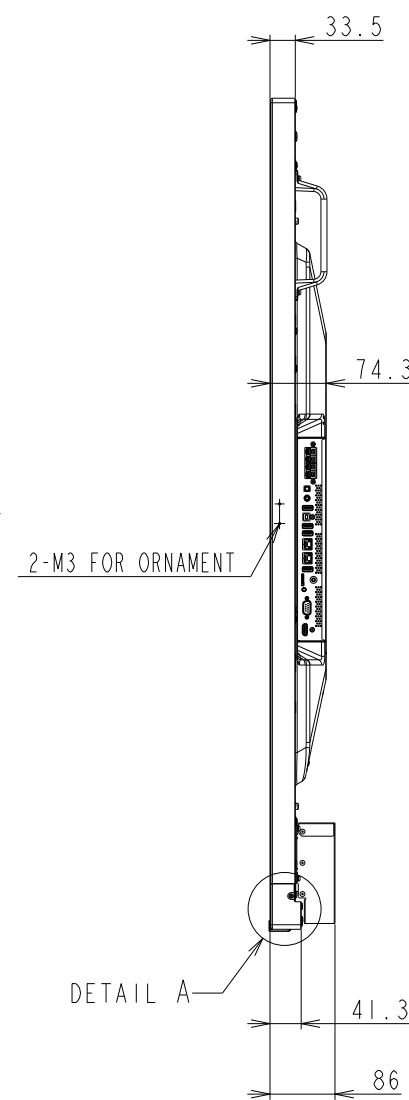

V864Q OUTLINE

SECTION A-A
SCALE 1/1

DETAIL A
SCALE 1/2

UNIT	mm
MODEL	V864Q
SCALE	1/10
NEC Display Solutions 2018/04/16	