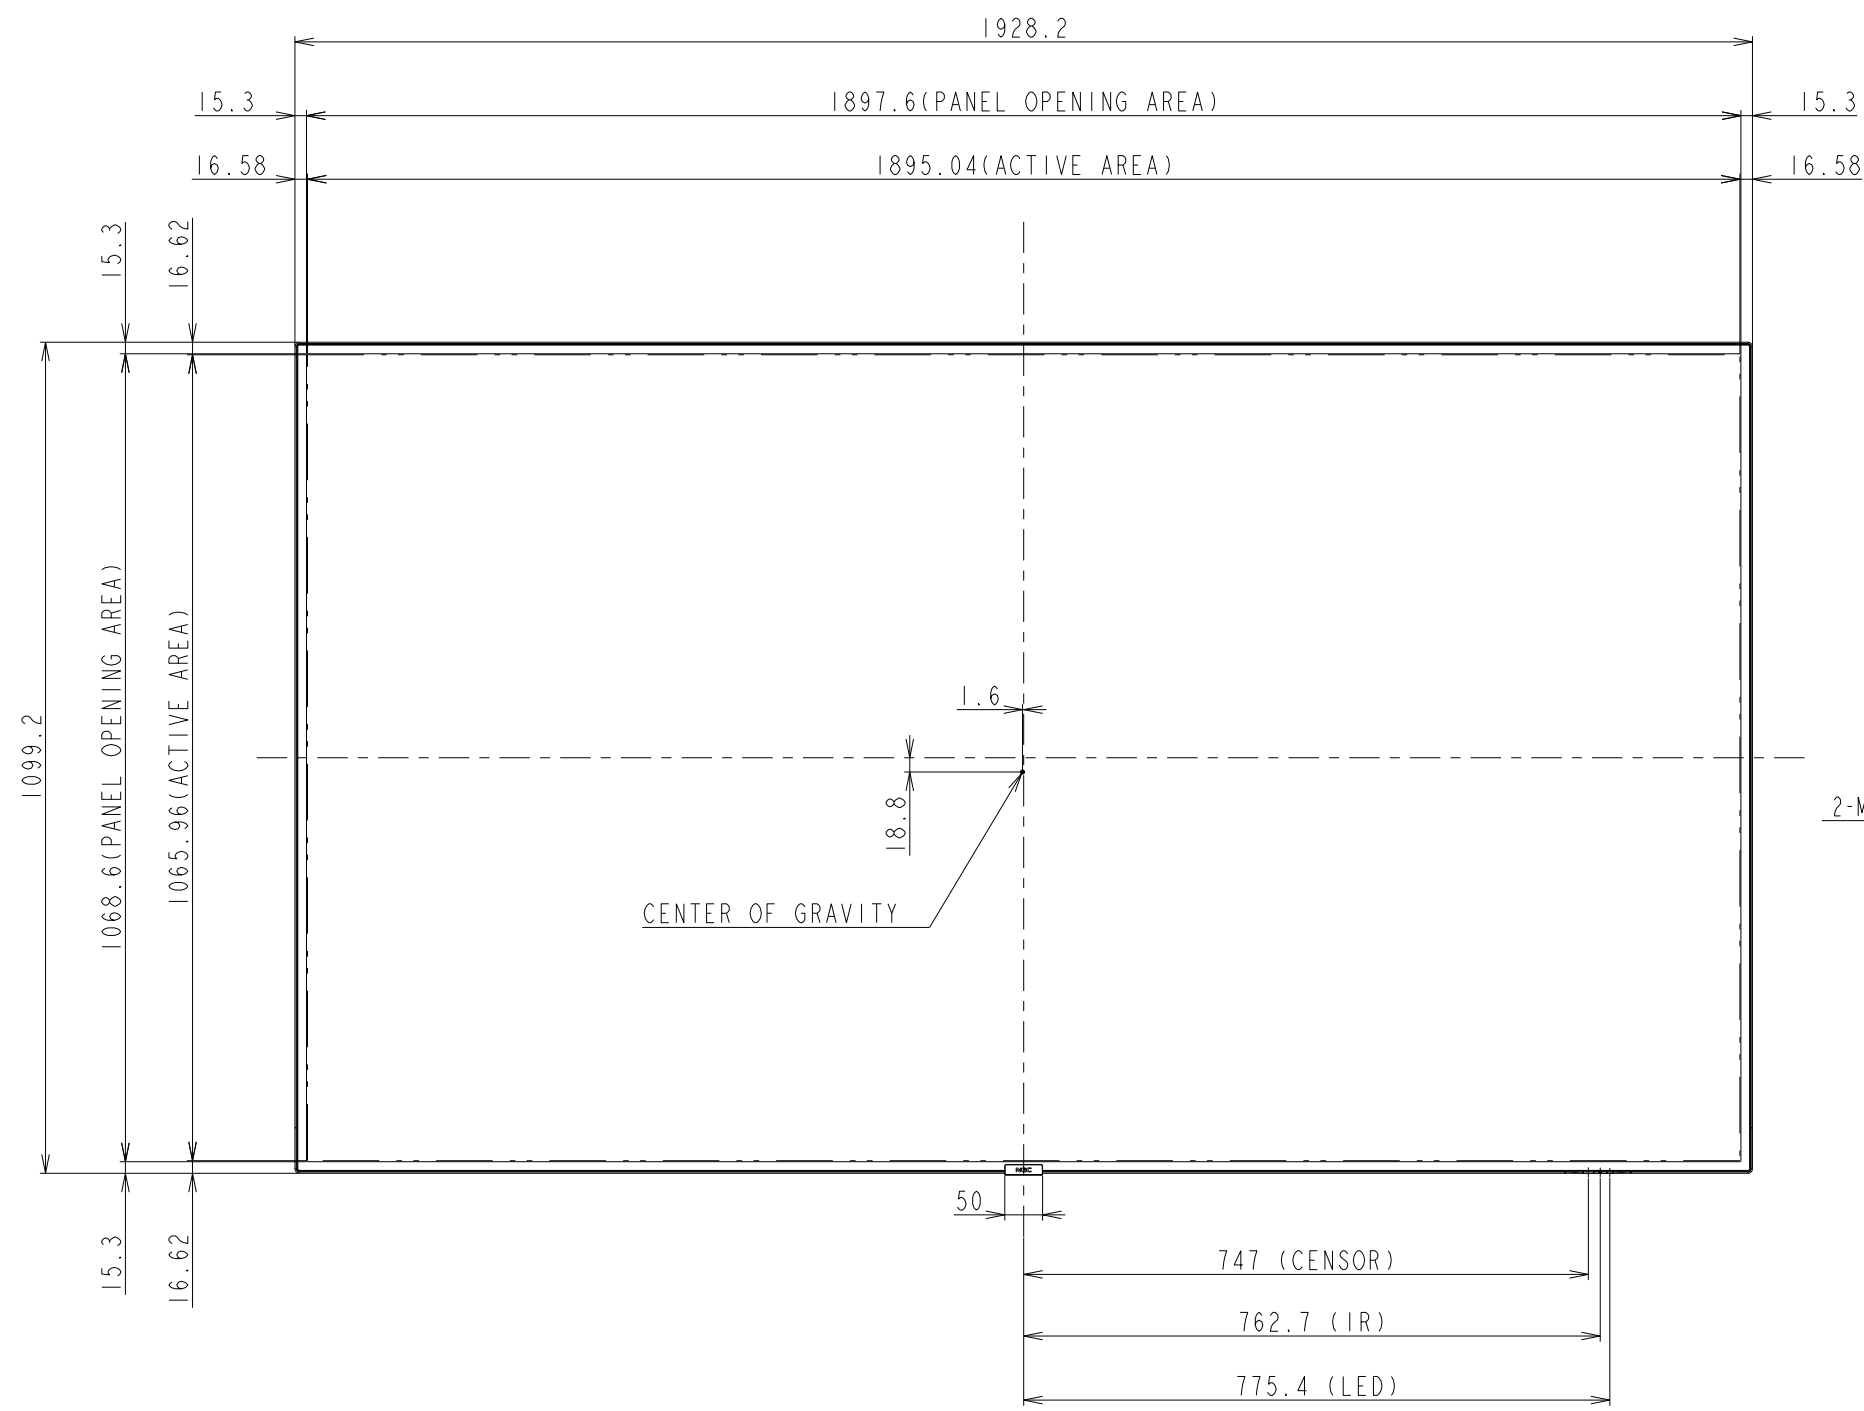

V864Q OUTLINE

SECTION A-A
SCALE 1/1

DETAIL A
SCALE 1/2

UNIT	mm
MODEL	V864Q
SCALE	1/10
NEC Display Solutions 2018/04/16	