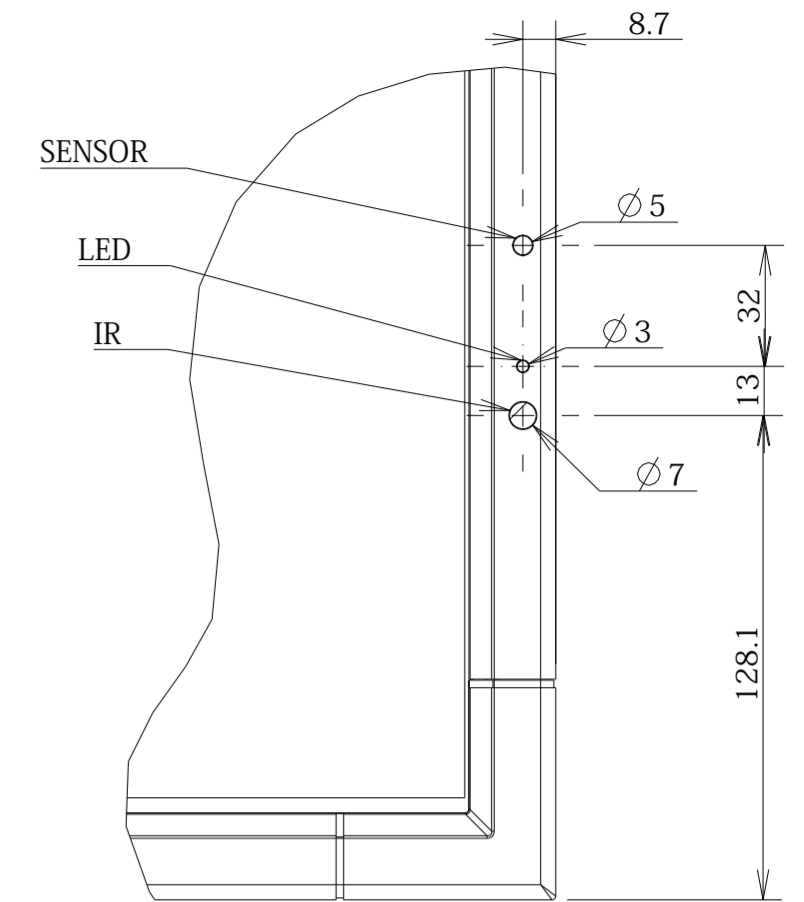

E705 OUTLINE

The center of gravity: It is within 10mm from active center.

SECTION B-B
SCALE 1:1

DETAIL A
SCALE 1:2